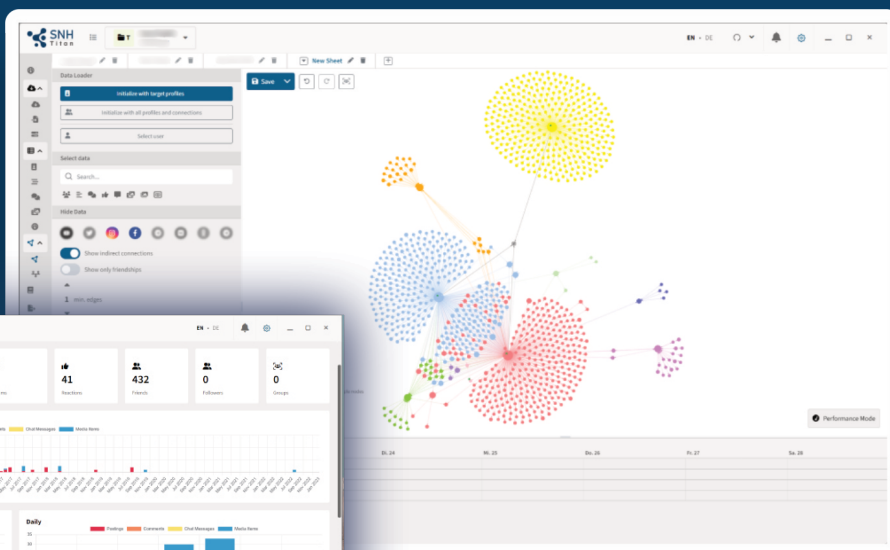

collect · analyze · visualize · social media

Melden Sie sich zur Warteliste an:
www.freezingdata.de/titan-warteliste

 **Freezingdata**

For deeper investigations.

Freezingdata GmbH

info@freezingdata.de

www.freezingdata.de

Am Riet 3 · 47929 Grefrath · Germany

Our automated, investigative software solution to support your investigations in social networks.

The SNH Titan provides the functionality of the Social Network Harvester (SNH) Classic and expands it in many areas. In addition, the user experience has been completely redesigned based on comprehensive user feedback and the latest web technology. The SNH Titan is therefore the successor of the SNH Classic and will replace it by 2025.

All purchased SNH Classic licenses will receive full support during the license duration.

The SNH Titan Desktop is the counterpart to the existing SNH Classic. It allows you to save data locally on your PC. Collaboration with other SNH Titan users is possible via an export and import of the project. You can run up to three data collection processes simultaneously in the background.

SNH Titan Enterprise Basic

- SNH Titan Enterprise core
- 2 Runner
- 5 Concurrent users
- Unlimited data collection

Request for quote

SNH Titan Enterprise de luxe

- SNH Titan Enterprise core
- 2 Runner
- 5 Concurrent users
- Unlimited data collection
- *Analytics platform*
- *Portable case*