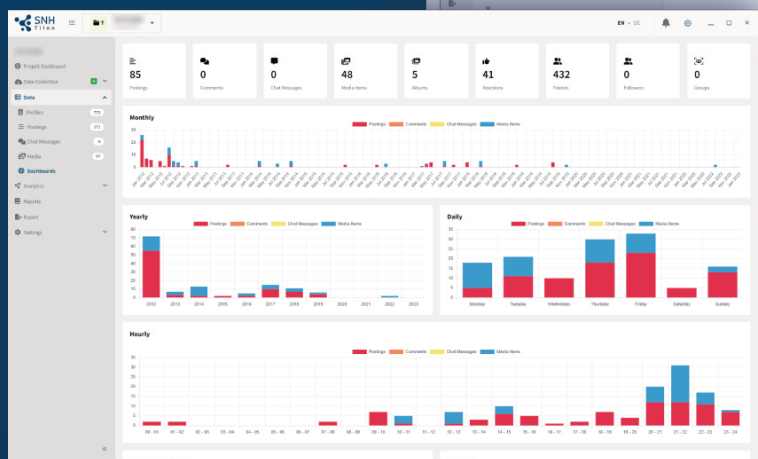

collect · analyze · visualize · social media

Melden Sie sich zur Warteliste an:
www.freezingdata.de/titan-warteliste

 **Freezingdata**

For deeper investigations.

Freezingdata GmbH

info@freezingdata.de

www.freezingdata.de

Am Riet 3 · 47929 Grefrath · Germany

Our automated, investigative software solution to support your investigations in social networks.

The SNH Titan provides the functionality of the Social Network Harvester (SNH) Classic and expands it in many areas. In addition, the user experience has been completely redesigned based on comprehensive user feedback and the latest web technology. The SNH Titan is therefore the successor of the SNH Classic and will replace it by 2025.

All purchased SNH Classic licenses will receive full support during the license duration.

The SNH Titan Desktop is the counterpart to the existing SNH Classic. It allows you to save data locally on your PC. Collaboration with other SNH Titan users is possible via an export and import of the project. You can run up to three data collection processes simultaneously in the background.

SNH Titan Enterprise Basic

- SNH Titan Enterprise core
- 2 Runner
- 5 Concurrent users
- Unlimited data collection

Request for quote

SNH Titan Enterprise de luxe

- SNH Titan Enterprise core
- 2 Runner
- 5 Concurrent users
- Unlimited data collection
- *Analytics platform*
- *Portable case*